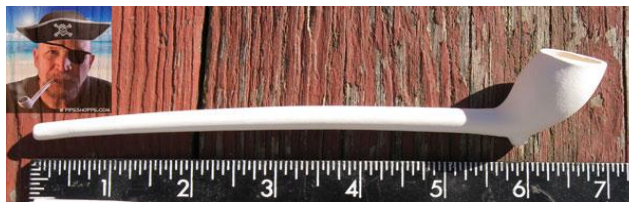

Clay Pipes

		*	
Clay Pipes:P0001	7" tavern pipe	In Stock	15.00
Clay Pipes:P0002	16" clay tavern pipe	In Stock	18.00
Clay Pipes:P0003	Civil War style Pamplin bowls w/stem	In Stock	10.00
Clay Pipes:P2001	4 inch Elizabethan clay pipe	In Stock	6.95
Clay Pipes:P2001:P2001_Shakes	Shakespearean Pipe	In Stock	6.95
Clay Pipes:P2002	7 inch Dutch Gouda	In Stock	10.25
Clay Pipes:P2002:P2002P	Caribbean Pirate Pipe	In Stock	10.25
Clay Pipes:P2003	8" English style clay pipe	In Stock	10.95
Clay Pipes:P2003:P2003_Sherlock	The Sherlock Clay Pipe	In Stock	10.95